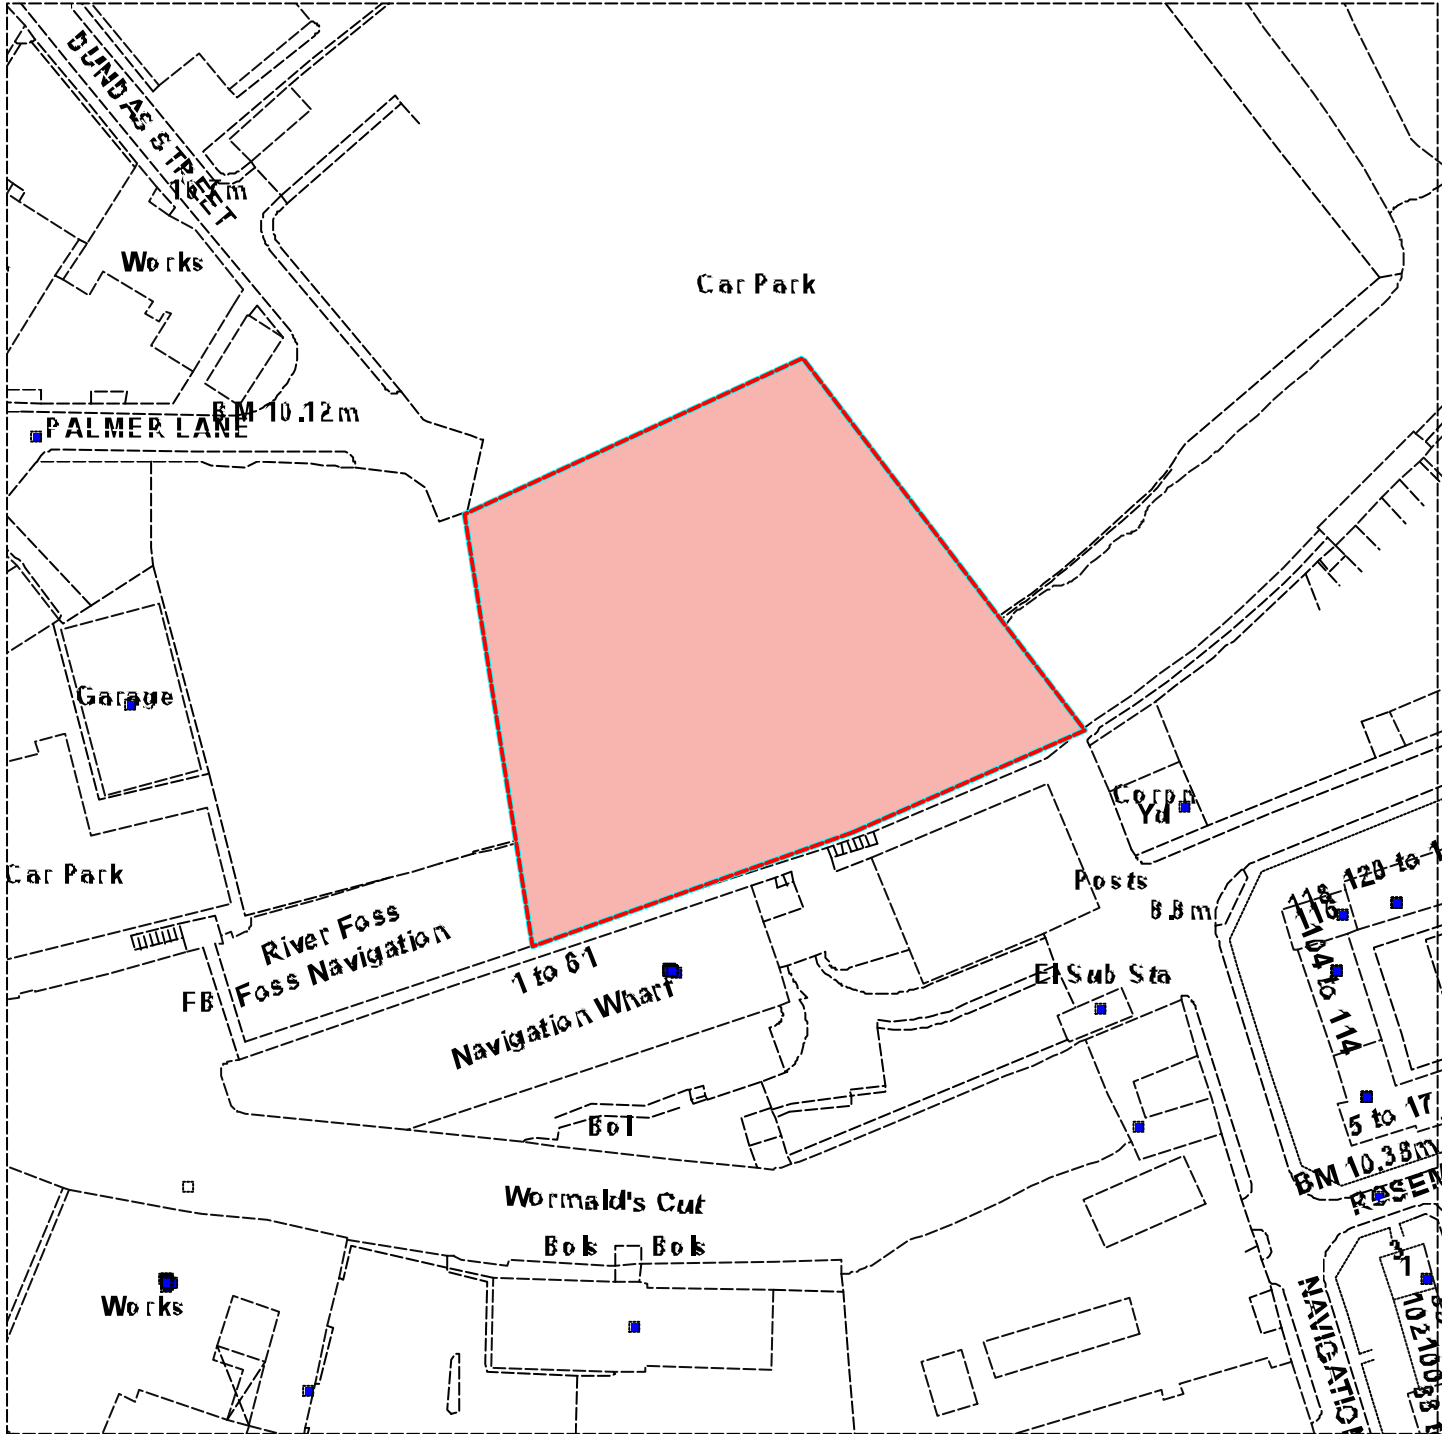

# Hungate Phase II - Block E

07/01901/REMM

Scale : 1:1250

Reproduced from the Ordnance Survey map with the permission of the Controller of Her Majesty's Stationery Office © Crown Copyright 2000.

Unauthorised reproduction infringes Crown Copyright and may lead to prosecution or civil proceedings.